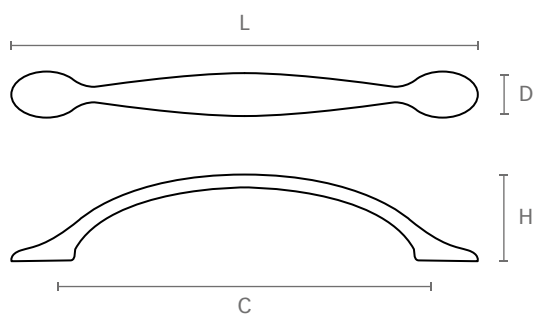

ART. 3085

design: Studio Mital

Maniglia in zama pressofusa, completa di viti M4 x 25.

Die-cast zamac handle, with M4 x 25 screws included.

Misure / Sizes

ART.	L	C	H	D
3085A	160	128	30	14
3085B	127	96	24	12